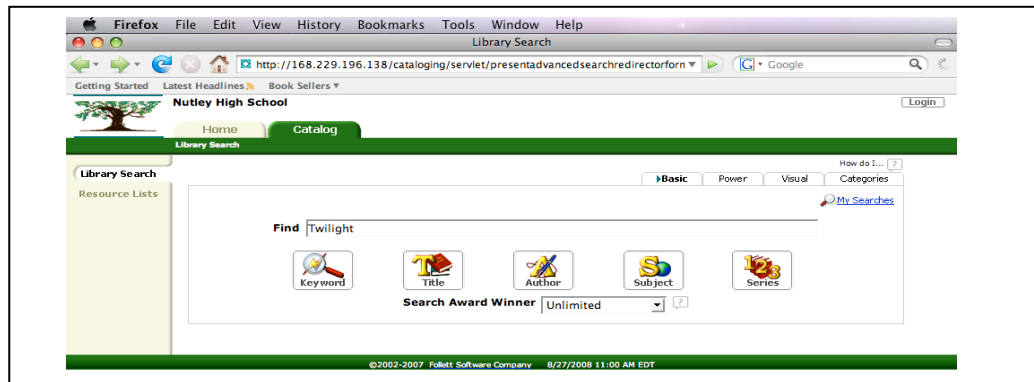

How do I find a book?

The Library's book catalog is web-based. That means you find out what books we have by using a computer. You can only use the book catalog in the High School. When you open your browser (FireFox or Explorer) type in: <http://catfish> choose "Nutley High School" and then the "Catalog" tab.

This page should come up. You can search by Keyword, Title, Author, or Subject.