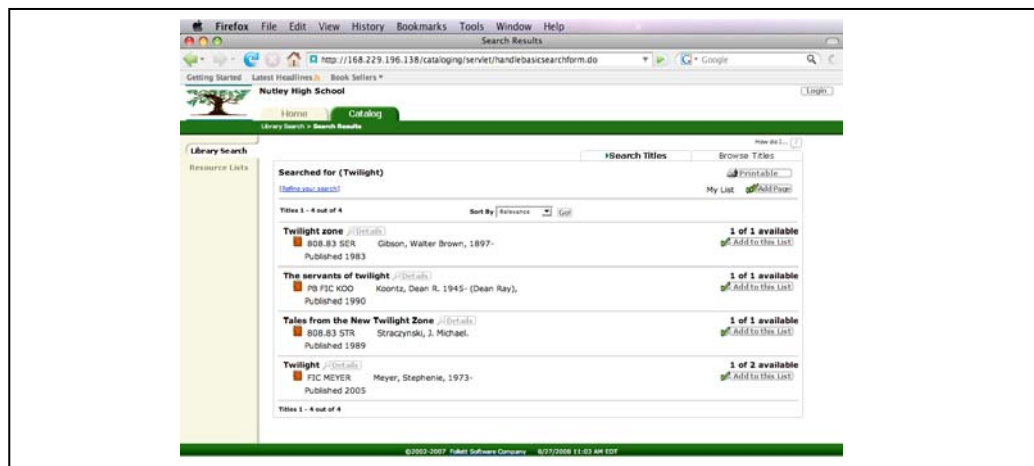

This is a search by Title